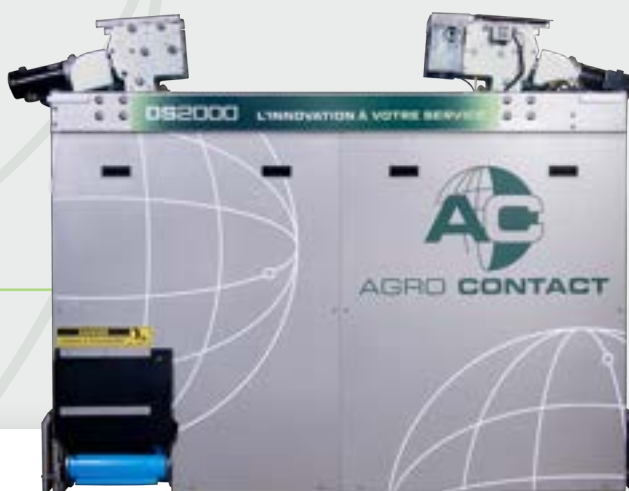

ON-RAIL RATION DISPENSER

**DS
SERIES**

DESIGNED, MANUFACTURED AND ASSEMBLED
ENTIRELY IN CANADA

AGRO CONTACT
AGRICULTURAL ROBOTS & FEEDERS

819-364-2292

WWW.AGROCONTACT.NET

illustrated model :
DS2000

DS SERIES

ON-RAIL RATION DISPENSER

TECHNICAL SPECIFICATIONS

- Up to 3 direct feed hoppers (top dress)
- Remote connection possible thanks to the AgroCom V2 Gateway
- Automatic data backup on SD Card
- Distribution by conveyor to distribute on both sides